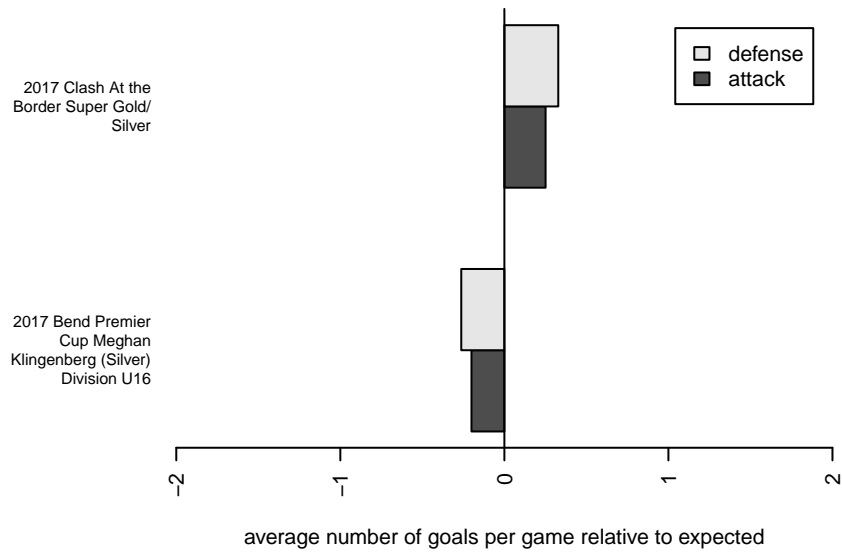

Bend FC Timbers Red G03

Bend FC
 Bend, OR
 G03 total strength=1541
 attack=21.82 defense=7.78

alt names used:
 BEND FC TIMBERS 03 GIRLS RED

Venues played:
 2017 Clash At the Border Super Gold/Silver
 2017 Bend Premier Cup Meghan Klingenberg (

**attack and defense variance (black dot)
relative to other teams
and top 10 in region**

**attack and defense rating
relative to others at age
and all opponents in last 13 months**

Performance relative to 13 month average