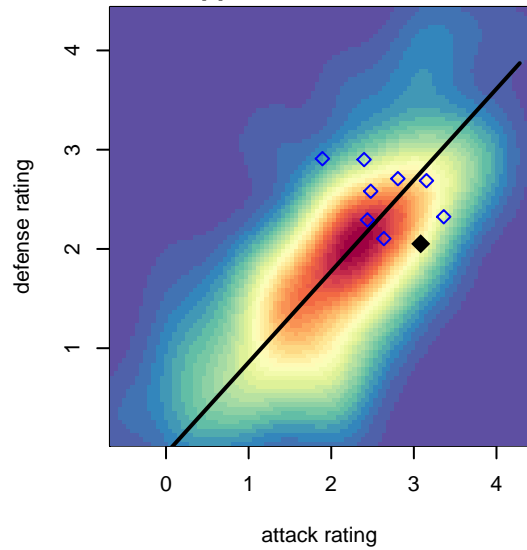

Bend FC Timbers Red G03

Bend FC
 Bend, OR
 G03 total strength=1541
 attack=21.82 defense=7.78

alt names used:
 BEND FC TIMBERS 03 GIRLS RED

Venues played:
 2017 Clash At the Border Super Gold/Silver
 2017 Bend Premier Cup Meghan Klingenberg (

**attack and defense variance (black dot)
relative to other teams
and top 10 in region**

**attack and defense rating
relative to others at age
and all opponents in last 13 months**

Performance relative to 13 month average